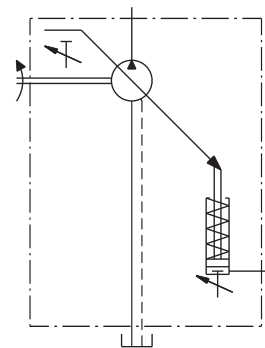

MVP48

SIDE PORTS - DIMENSIONS

L

DCAT_048_053

Drive shafts: page 26
Mounting flanges: page 26

Screws tightening torque Nm (lbf in)

V
100 ±10 (797 ÷ 974)

Ports (Nominal size)

IN	OUT	D1
1" 1/2	1"	Drain port

Dimensions at page 32

03/06.2011