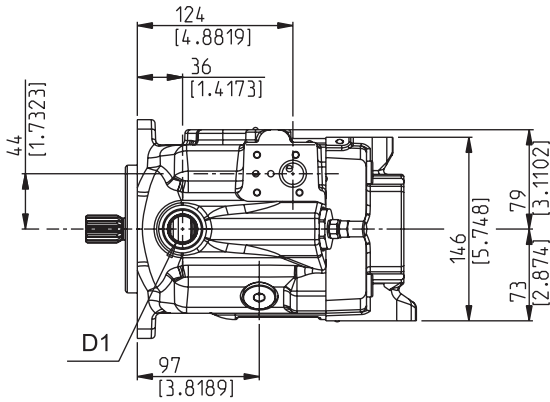

MVP48

SIDE PORTS - DIMENSIONS

L

DCAT_048_053

Drive shafts: page 26
Mounting flanges: page 26

Screws tightening torque Nm (lbf in)

V
100 ±10 (797 ÷ 974)

Ports (Nominal size)

IN	OUT	D1
1" 1/2	1"	Drain port

Dimensions at page 32

03/06.2011