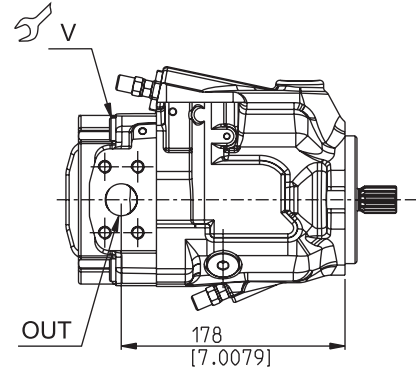

MVP48

SIDE PORTS - DIMENSIONS

L

DCAT_048_053

Drive shafts: page 26
Mounting flanges: page 26

Screws tightening torque Nm (lbf in)

V
100 ±10 (797 ÷ 974)

Ports (Nominal size)

IN	OUT	D1
1" 1/2	1"	Drain port

Dimensions at page 32

03/06.2011