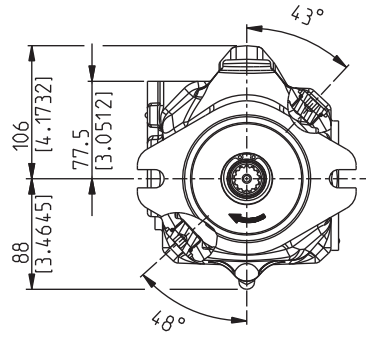

MVP48

SIDE PORTS - DIMENSIONS

L

DCAT_048_053

Drive shafts: page 26
Mounting flanges: page 26

Screws tightening torque Nm (lbf in)

V
100 ±10 (797 ÷ 974)

Ports (Nominal size)

IN	OUT	D1
1" 1/2	1"	Drain port

Dimensions at page 32

03/06.2011