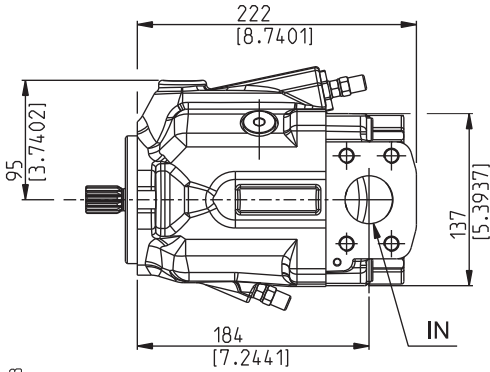

MVP48

SIDE PORTS - DIMENSIONS

L

DCAT_048_053

Drive shafts: page 26
Mounting flanges: page 26

Screws tightening torque Nm (lbf in)

V
100 ±10 (797 ÷ 974)

Ports (Nominal size)

IN	OUT	D1
1" 1/2	1"	Drain port

Dimensions at page 32

03/06.2011