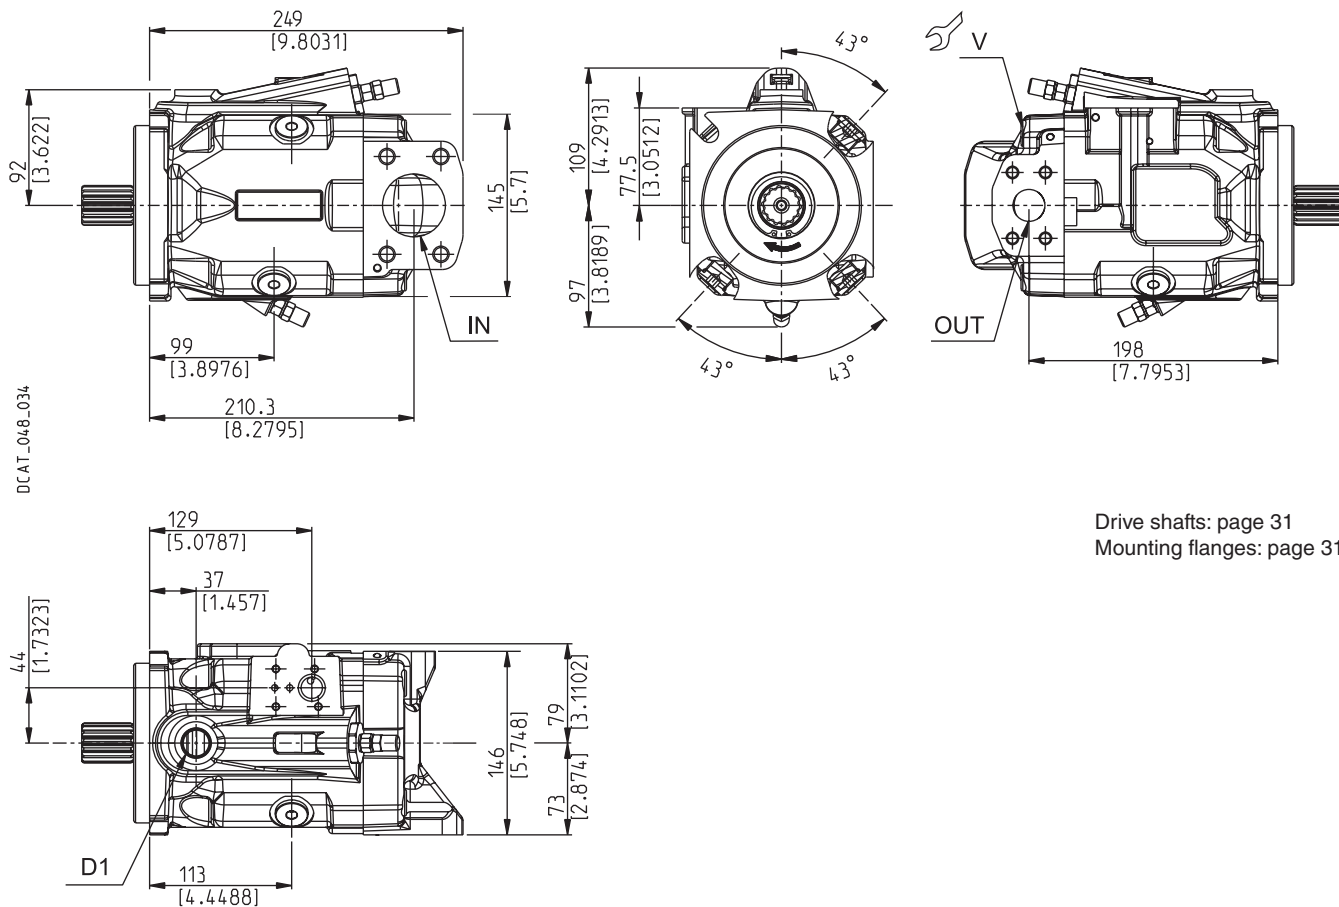

MVP60

SIDE PORTS - DIMENSIONS

L

03/06.2011

Screws tightening torque Nm (lbf in)

V
130 ^{±13} (1036 ÷ 1266)

Ports (Nominal size)

IN	OUT	D1
2"	1"	Drain port

Dimensions at page 32