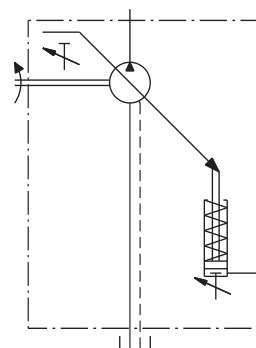

MVP60

SIDE PORTS - DIMENSIONS

L

03/06.2011

Screws tightening torque Nm (lbf in)

V
130 ^{±13} (1036 ÷ 1266)

Ports (Nominal size)

IN	OUT	D1
2"	1"	Drain port

Dimensions at page 32