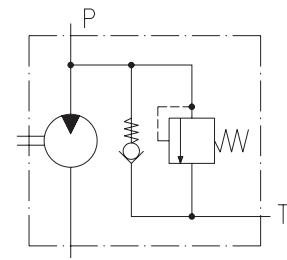

EXTERNAL DRAIN FIXED SETTING VALVES - DIMENSIONS

VPEF

POLARIS 20, WHISPER 20 - Unidirectional pumps (S-D)

T drain port dimensions on page 16

D045-D97/0904

Bolts tightened on	V Bolts tightening torque	
	Nm	lbf in
Aluminum	45 ±4,5	358 ÷ 438
Cast iron		

Order example

PLP20•4-S0-03 S1- L OC/OC- N-EL - **VPEF (180)**

POLARIS 20, WHISPER 20 - Unidirectional motors (S-D)

T drain port dimensions on page 16

D045-D98/0904

Bolts tightened on	V Bolts tightening torque	
	Nm	lbf in
Aluminum	45 ±4,5	358 ÷ 438
Cast iron		

Order example

PLM20•4-S0-03 S1- L OC/OC- N-EL - **VPEF (180)**

01/01.05