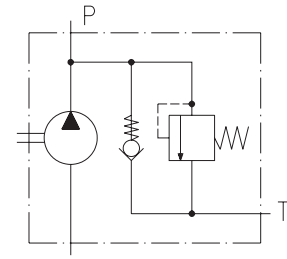

EXTERNAL DRAIN FIXED SETTING VALVES - DIMENSIONS

VPEF

POLARIS 20, WHISPER 20 - Unidirectional pumps (S-D)

T drain port dimensions on page 16

D045-D97/0904

Bolts tightened on	V Bolts tightening torque	
	Nm	lbf in
Aluminum	45 ±4,5	358 ÷ 438
Cast iron		

Order example

PLP20•4-S0-03 S1- L OC/OC- N-EL - **VPEF (180)**

POLARIS 20, WHISPER 20 - Unidirectional motors (S-D)

T drain port dimensions on page 16

D045-D98/0904

Bolts tightened on	V Bolts tightening torque	
	Nm	lbf in
Aluminum	45 ±4,5	358 ÷ 438
Cast iron		

Order example

PLM20•4-S0-03 S1- L OC/OC- N-EL - **VPEF (180)**

01/01.05