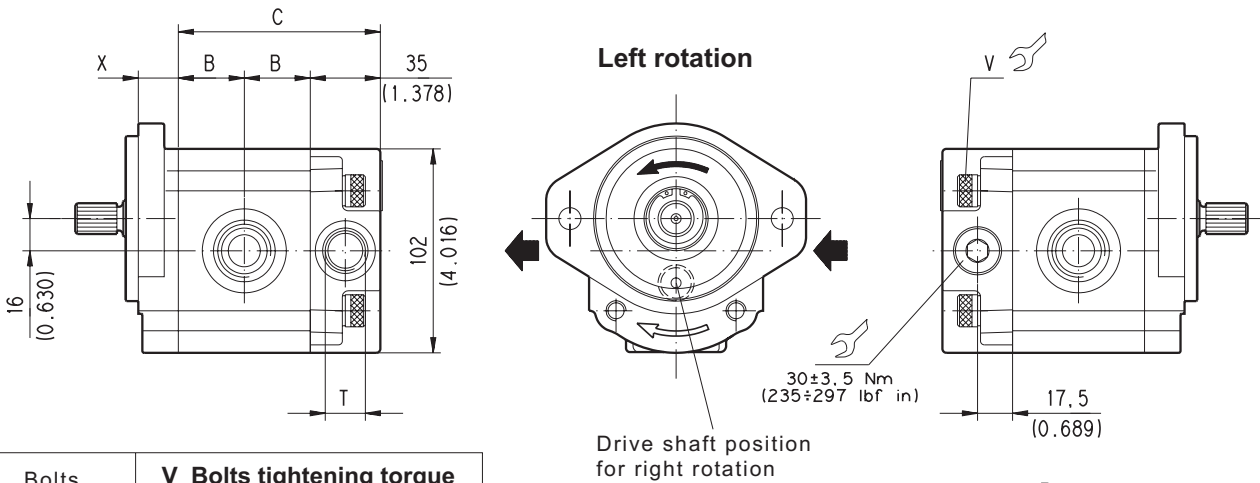

EXTERNAL DRAIN FIXED SETTING VALVES - DIMENSIONS

VPEF

POLARIS 20, WHISPER 20 - Unidirectional pumps (S-D)

T drain port dimensions on page 16

D045-D97/0904

Bolts tightened on	V Bolts tightening torque	
	Nm	lbf in
Aluminum	45 ±4,5	358 ÷ 438
Cast iron		

Order example

PLP20•4-S0-03 S1- L OC/OC- N-EL - **VPEF (180)**

POLARIS 20, WHISPER 20 - Unidirectional motors (S-D)

T drain port dimensions on page 16

D045-D98/0904

Bolts tightened on	V Bolts tightening torque	
	Nm	lbf in
Aluminum	45 ±4,5	358 ÷ 438
Cast iron		