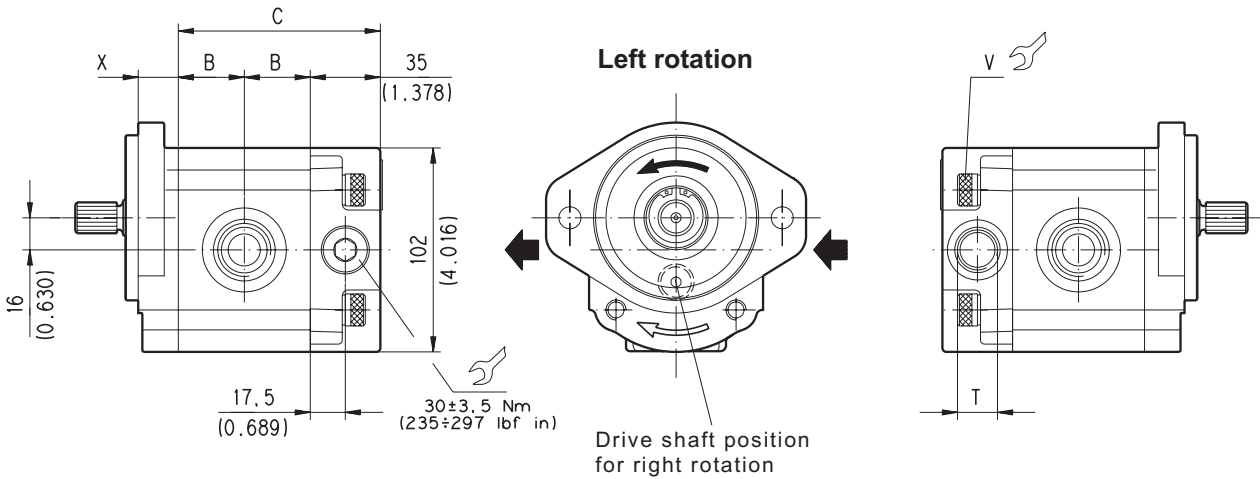

EXTERNAL DRAIN FIXED SETTING VALVES - DIMENSIONS

VPEF

POLARIS 20, WHISPER 20 - Unidirectional pumps (S-D)

T drain port dimensions on page 16

D045-D97/0904

Bolts tightened on	V Bolts tightening torque	
	Nm	lbf in
Aluminum	45 ±4,5	358 ÷ 438
Cast iron		

Order example

PLP20•4-S0-03 S1- L OC/OC- N-EL - **VPEF (180)**

POLARIS 20, WHISPER 20 - Unidirectional motors (S-D)

T drain port dimensions on page 16

D045-D98/0904

Bolts tightened on	V Bolts tightening torque	
	Nm	lbf in
Aluminum	45 ±4,5	358 ÷ 438
Cast iron		